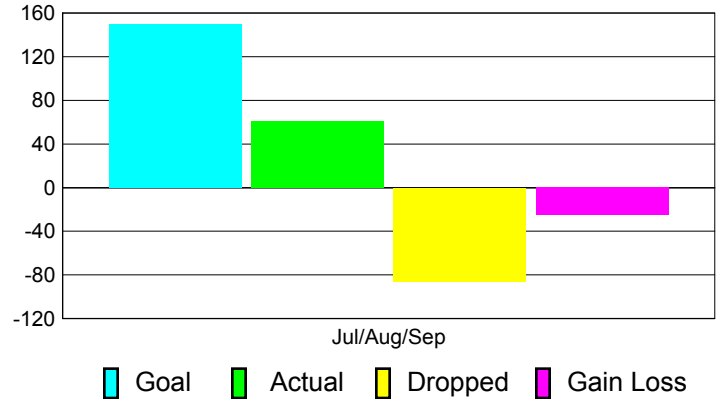

Membership Results 2012-2013

Goal, New, Dropped, Gain/Loss

Comparison of Membership Gain/Loss

Current Year Compared to the Previous Year