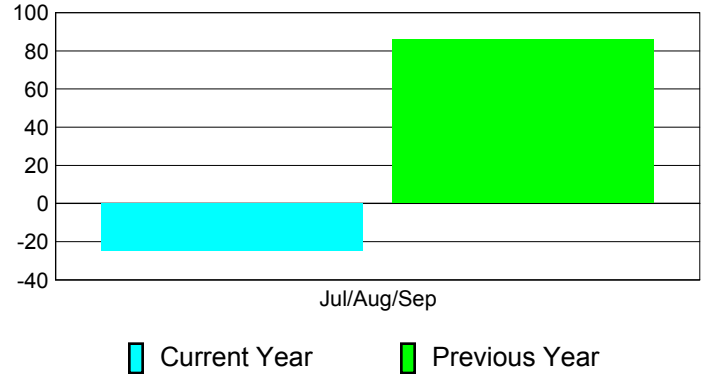

Membership Results
2012-2013

Membership
2011-2012

Month	Net Memb Goal	Actual New Memb	Actual Dropped Memb	Gain/Loss of Memb	Gain/Loss of Memb
Jul/Aug/Sep	150	61	-86	-25	86
Totals	150	61	-86	-25	86

Membership Results 2012-2013

Goal, New, Dropped, Gain/Loss

Comparison of Membership Gain/Loss

Current Year Compared to the Previous Year

Gender Comparison 2012-2013

Jul/Aug/Sep

Male Female